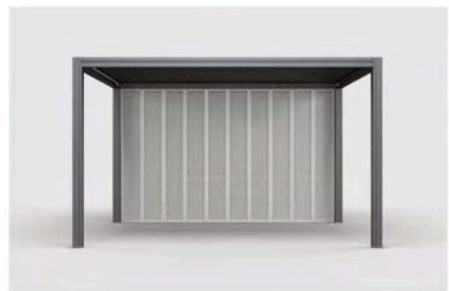

LUNA

BIOCLIMATIC PERGOLA

OPTIONAL ITEMS

Aluminium
Motorized Side Screen

Aluminium
Privacy Slat Wall

Aluminium
Louver Shutters

Outdoor Furniture

WPC Decking

Sliding Glass Doors

LUNA 3 SKYLINE

Motorized Pergola

- A Blade
- B Post
- C Beam&Gutter
- D Led Light Strip
- E Motor

COLOR OPTION Support custom colors !

MAIN PROFILES

Material	Aluminum 6063-T5
Standard Size	
Standard Height	2.5/2.8/3.0m
LED Lights Color	3800K warm light / 4000K white light
Motor Waterproof	IP67