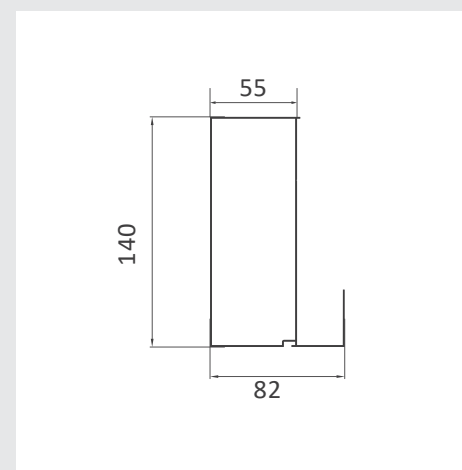

140 Side beam & Gutter