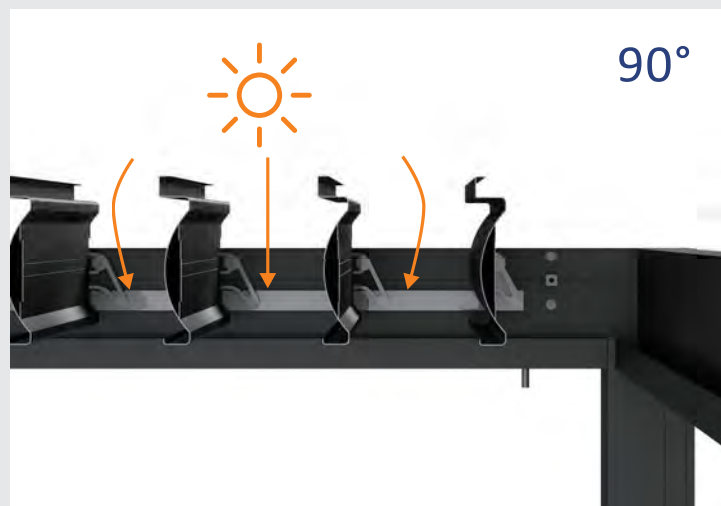

Free standing

Louvers are designed such they will interlock to keep out the water, hot sun and snow. Deep channels in each louvers carry water away to the in-built surrounding gutter.

Tilt the louvers like that, the sun is blocked and the fresh air can flush through the opening gaps.