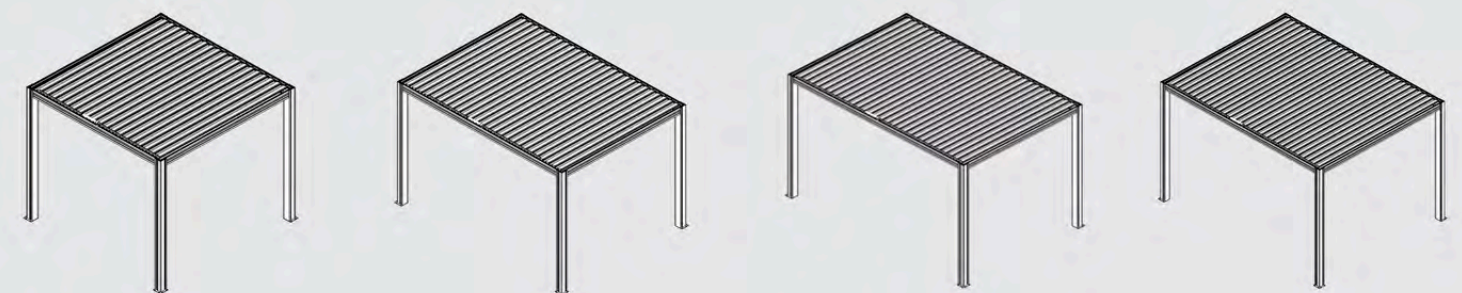

STANDARD SIZE

- 10' x 10'
- 10'x 13'
- 12' x 13'
- 12' x 14'