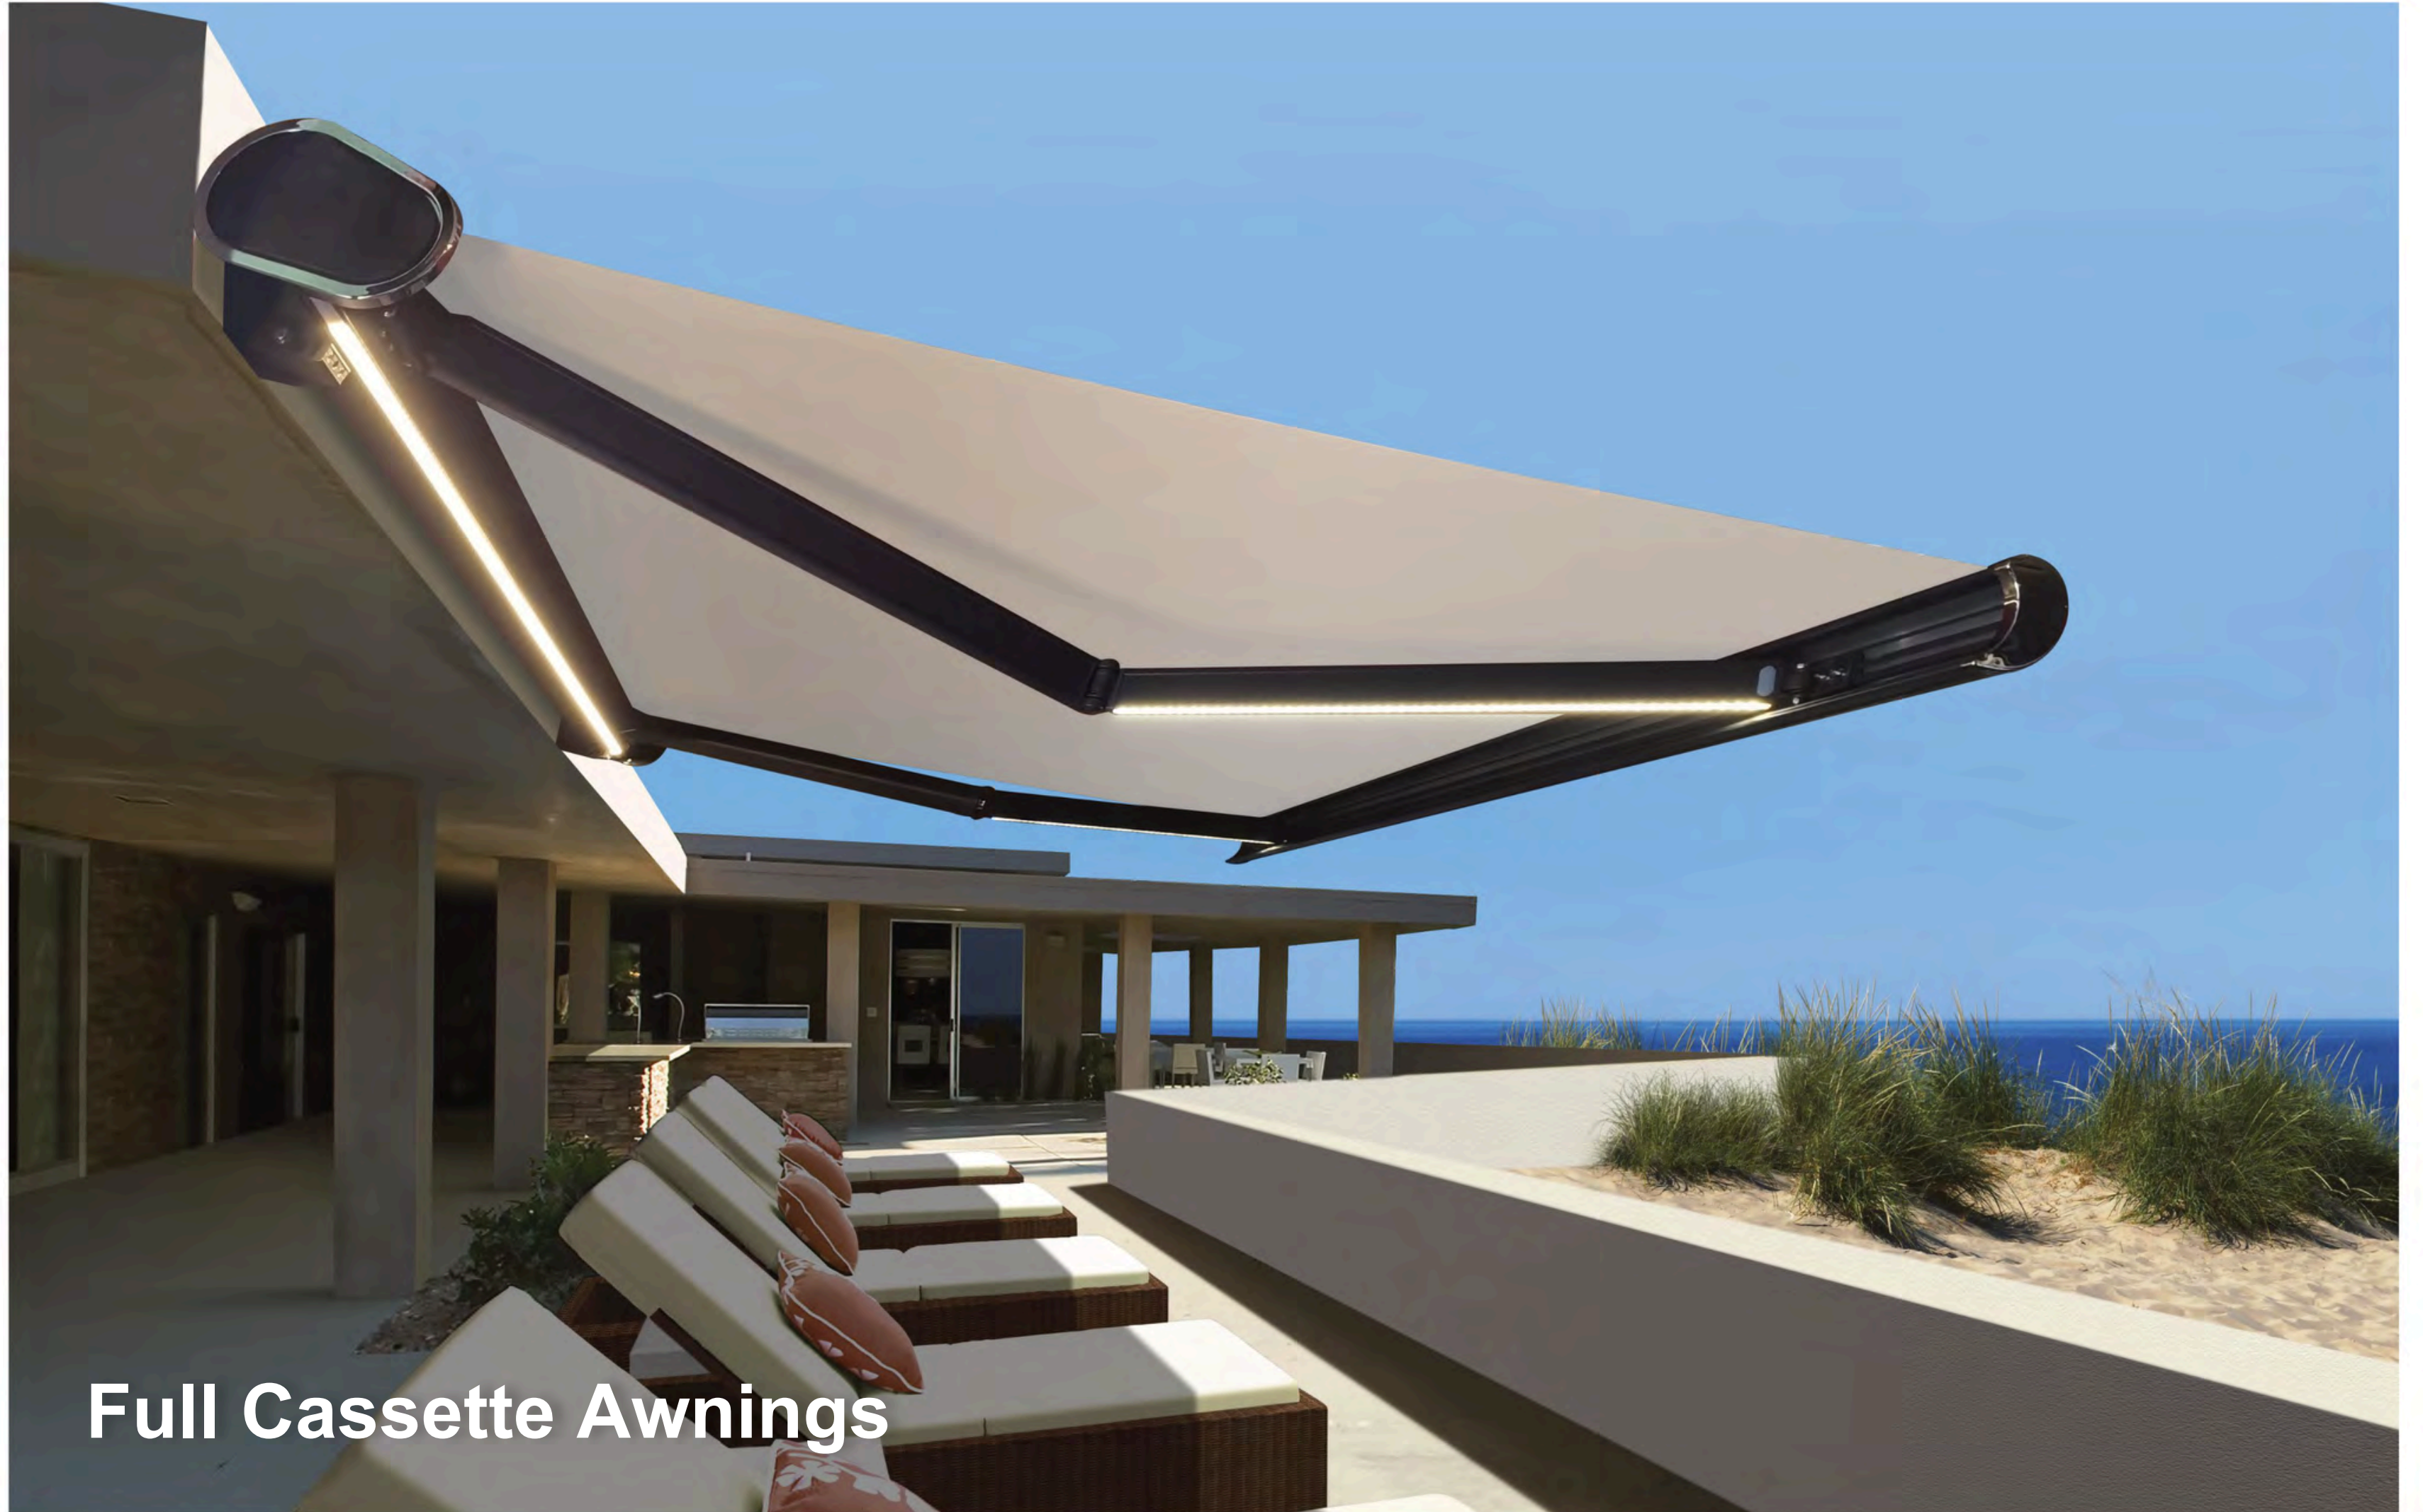

Free standing

Louvers are designed such they will interlock to keep out the water, hot sun and snow. Deep channels in each louvers carry water away to the in-built surrounding gutter.

Tilt the louvers like that, the sun is blocked and the fresh air can flush through the opening gaps.

Louvers are designed such they will interlock to keep out the water, hot sun and snow. Deep channels in each louvers carry water away to the in-built surrounding gutter.

Tilt the louvers like that, the sun is blocked and the fresh air can flush through the opening gaps.

DESIGN OPTION

Free standing Wall-mounted Aluminum sealing plate Overhanging

Splicing version

Aluminium
Motorized Side Screen

Aluminium
Privacy Slat Wall

Aluminium
Louver Shutters

Outdoor Furniture

WPC Decking

Full Cassette Awnings