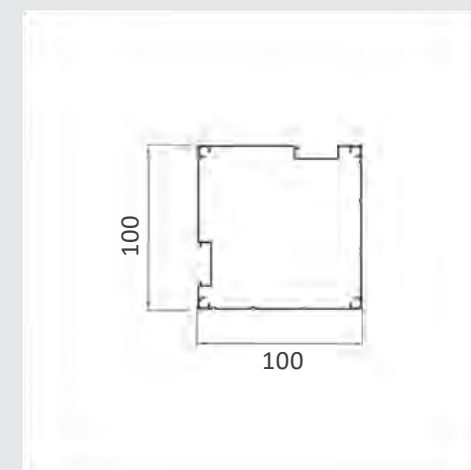

100 Column

HIDDEN GUTTER SYSTEM

Water is channeled through an internal gutter system and drains seamlessly through the posts.