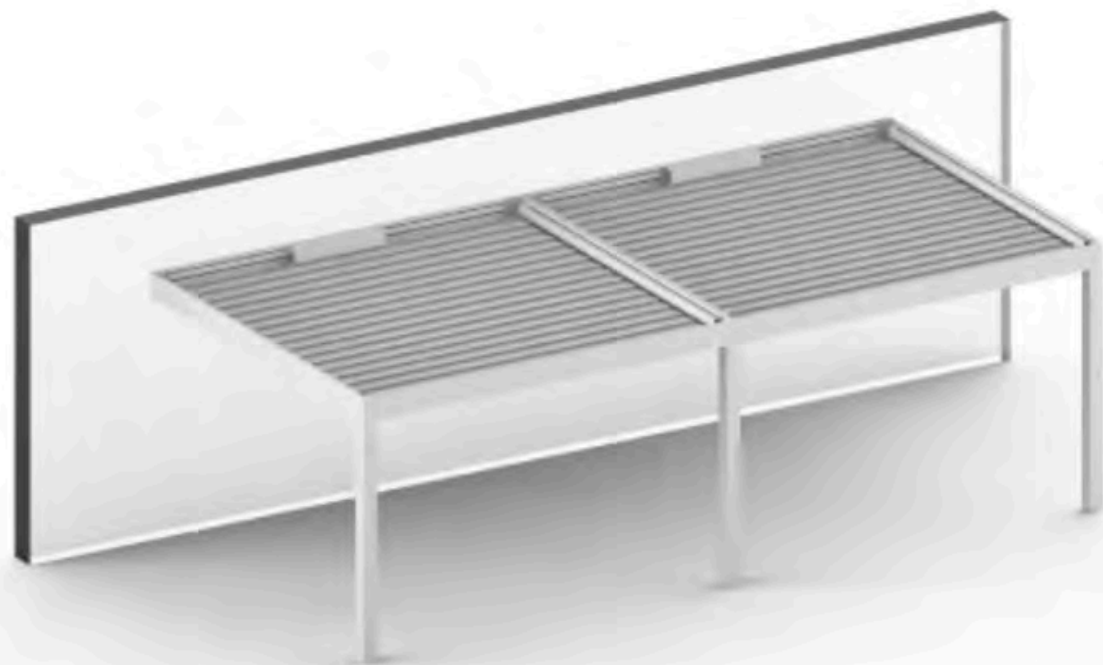

LUNA

BIOCLIMATIC PERGOLA

Win Awning

Zip Screen

Cassette Awning

Sliding Zip Screen

Zip Screen

Winter Garden

Bioclimatic

Guillotine Glass

Sliding Glass

1500 Pergola

OUR FACTORY

WHAT ARE THE ADVANTAGES?

QUALITY MATERIALS

It is made of 6063-T5 with higher hardness. Each pergola comes with built-in rubber seals inside the louver blades that shield against rain water and the wind.

WATERPROOF&WIND PROOF

Special post design to run the water and wire separately. Stands for 170MPH Wind

APP CONTROL

Once the smart all-in-one app is download, you can adjust the louvers to create the perfect amount of shade or weather protection by iPhone or android device.

Free standing

Louvers are designed such they will interlock to keep out the water, hot sun and snow. Deep channels in each louvers carry water away to the in-built surrounding gutter.

Tilt the louvers like that, the sun is blocked and the fresh air can flush through the opening gaps.