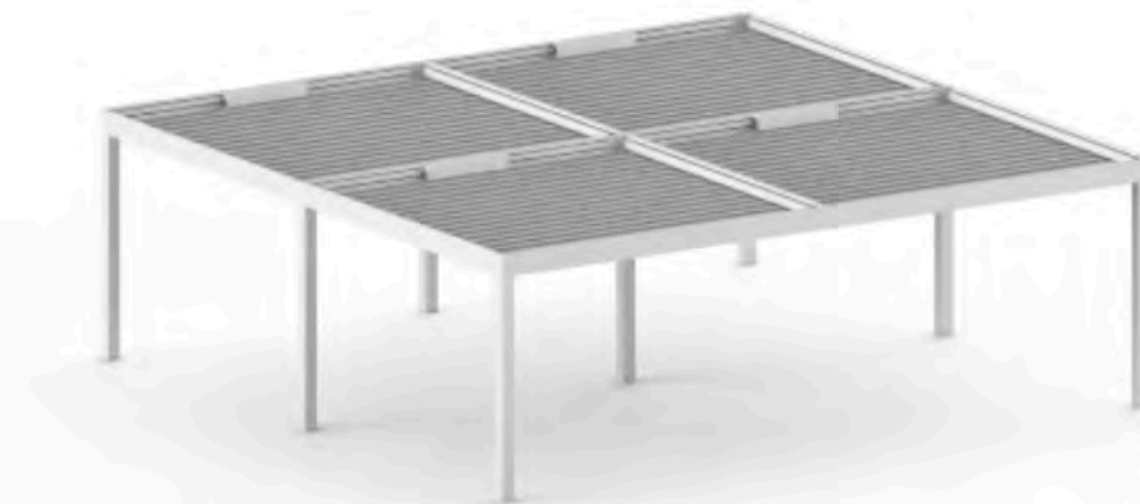

LUNA

BIOCLIMATIC PERGOLA

Win Awning

Zip Screen

Cassette Awning

Sliding Zip Screen

Zip Screen

Winter Garden

Bioclimatic

Guillotine Glass

Sliding Glass

1500 Pergola

OUR FACTORY

WHAT ARE THE ADVANTAGES?

QUALITY MATERIALS

It is made of 6063-T5 with higher hardness. Each pergola comes with built-in rubber seals inside the louver blades that shield against rain water and the wind.

WATERPROOF&WIND PROOF

Special post design to run the water and wire separately. Stands for 170MPH Wind

APP CONTROL

Once the smart all-in-one app is download, you can adjust the louvers to create the perfect amount of shade or weather protection by iPhone or android device.

Free standing

Louvers are designed such they will interlock to keep out the water, hot sun and snow. Deep channels in each louvers carry water away to the in-built surrounding gutter.

Tilt the louvers like that, the sun is blocked and the fresh air can flush through the opening gaps.