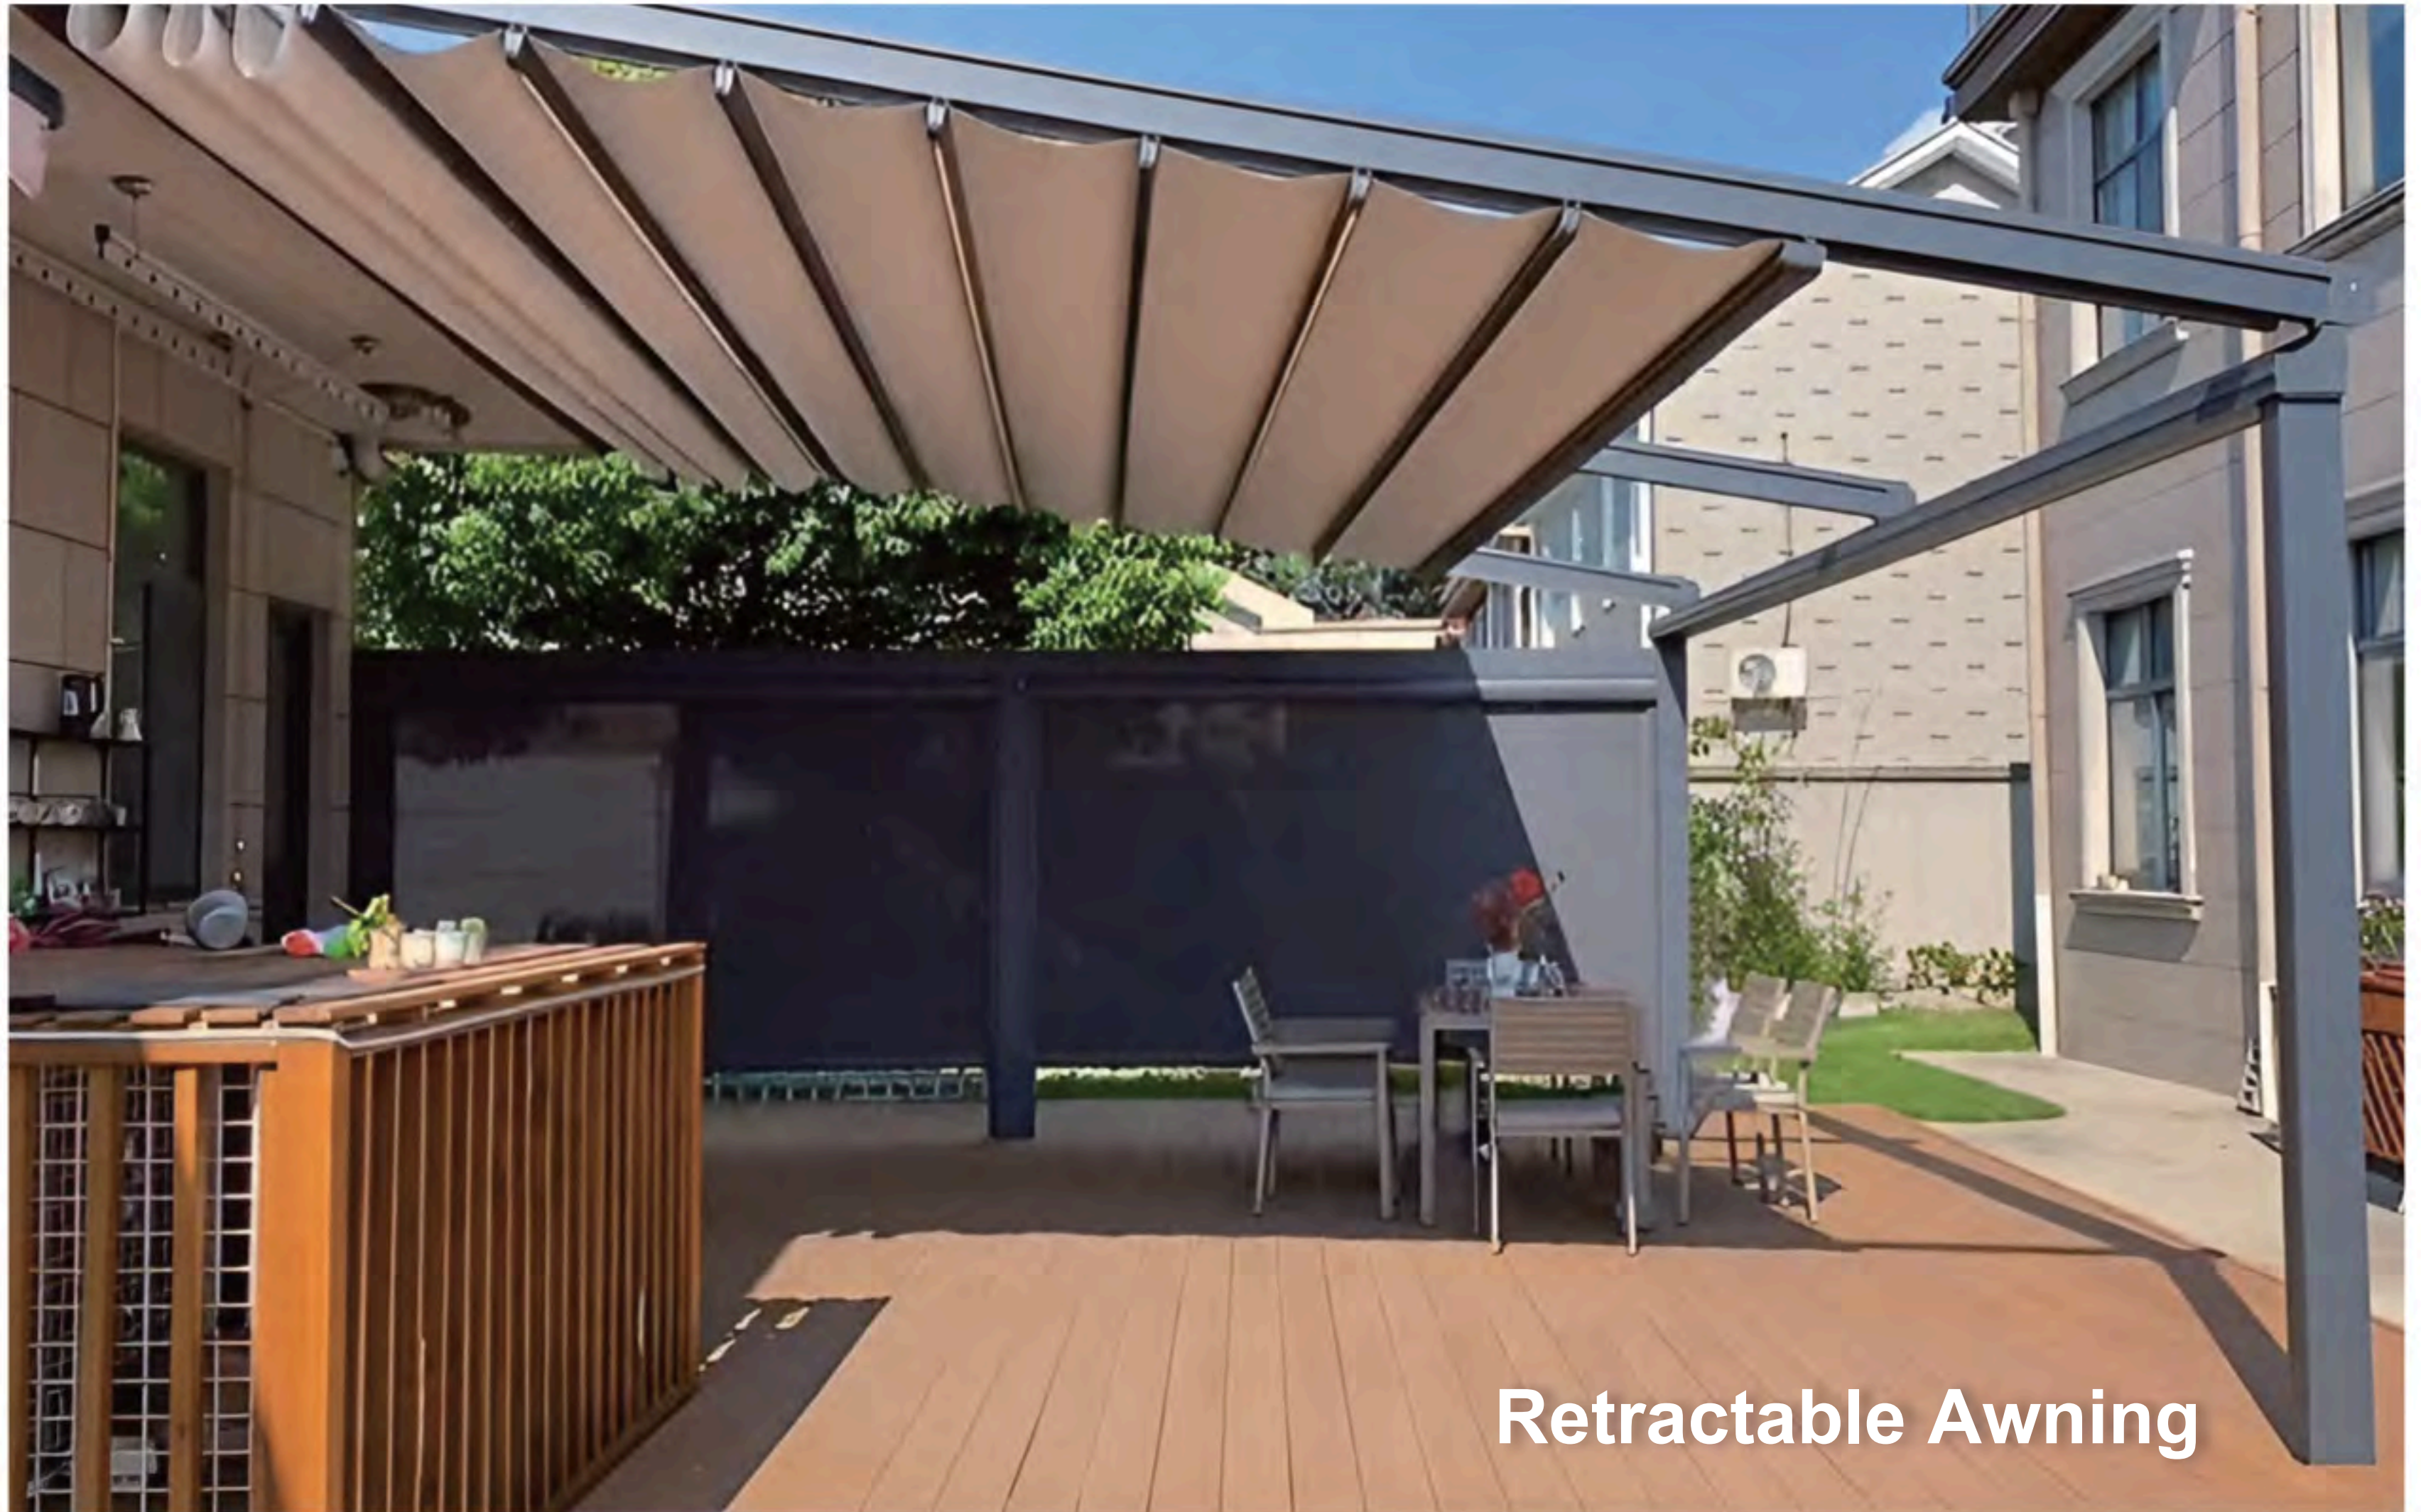

OTHER PRODUCTS

Retractable Awning