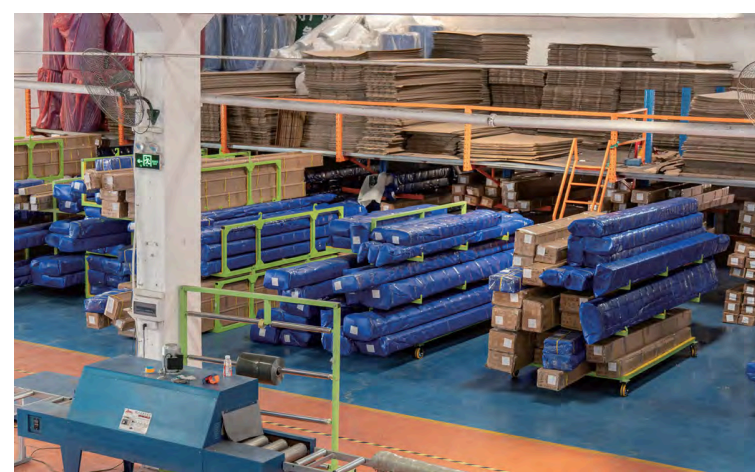

Bioclimatic

Guillotine Glass

Sliding Glass

1500 Pergola

OUR FACTORY

WHAT ARE THE ADVANTAGES?

QUALITY MATERIALS

It is made of 6063-T5 with higher hardness. Each pergola comes with built-in rubber seals inside the louver blades that shield against rain water and the wind.