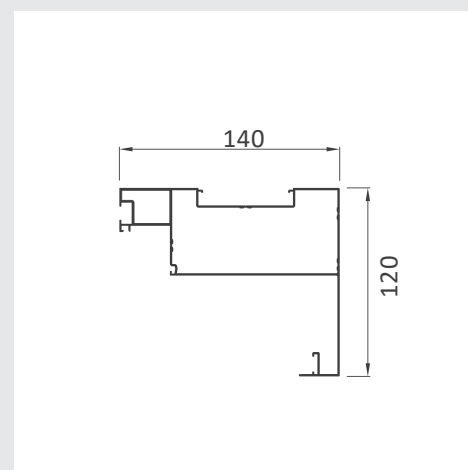

Material	Aluminum 6063-T5
Standard Size	10'x10', 10'x13'm <small>(Standard sizes only)</small>
Standard Height	8'
LED Lights Color	3800K warm light / 4000K white light

STANDARD SIZE

10' x 10'

10' x 13'

DESIGN OPTION

- RAL 9016 White
- RAL 7011 Grey
- RAL 9016 White +RAL 7011 Grey

MAIN PROFILES

Material	Aluminum 6063-T5
Standard Size	10'x 10 , 10'x 13' , 12' x 13', 12' x 14'
Standard Height	8' (Custom size 9' - 10' - 11')
LED Lights Color	3800K warm light / 4000K white light
Motor Waterproof	IP67

STANDARD SIZE

- 10' x 10'
- 10'x 13'
- 12' x 13'
- 12' x 14'

DESIGN OPTION

- Free standing
- Wall-mounted

HIDDEN GUTTER SYSTEM

Water is channeled through an internal gutter system and drains seamlessly through the posts.

In winter or cooler weather enjoy the natural warmth of sunlight by rotating the louvers to the desired angle with the fingertip touch of your remote control.

168 Blade

140 Side beam & Gutter

135 Column (Custom size 150mm)