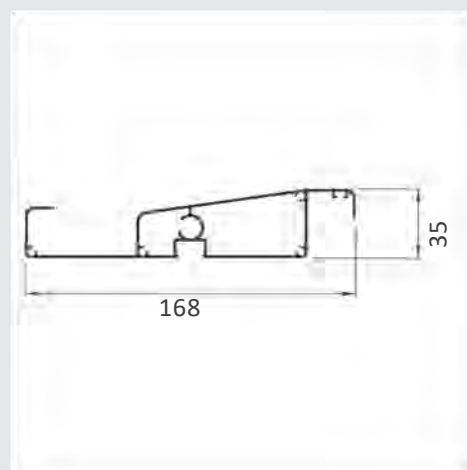

HIDDEN GUTTER SYSTEM

Water is channeled through an internal gutter system and drains seamlessly through the posts.

168 Blade