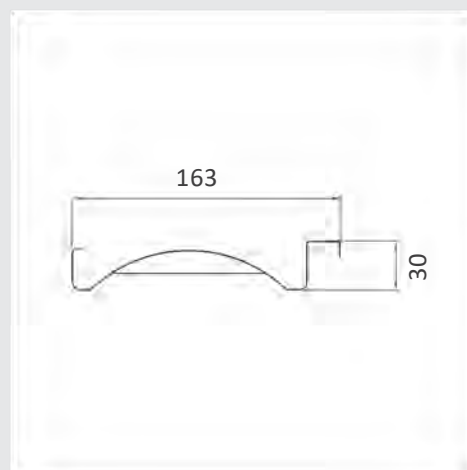

In winter or cooler weather enjoy the natural warmth of sunlight by rotating the louvers to the desired angle with the fingertip touch of your remote control.

163 Blade