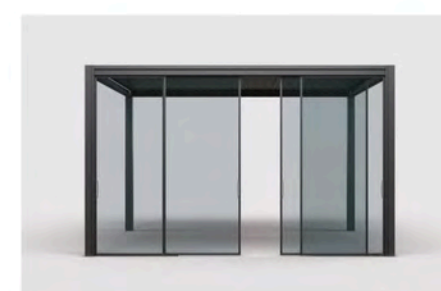

Sliding Glass Doors