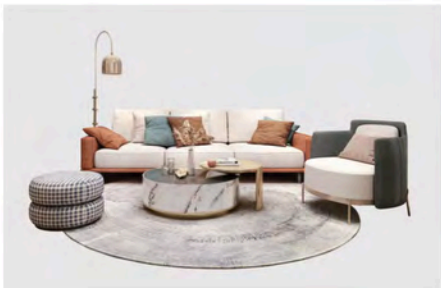

DESIGN OPTION

Free standing Wall-mounted Aluminum sealing plate Overhanging

Splicing version

Aluminium
Motorized Side Screen

Aluminium
Privacy Slat Wall

Aluminium
Louver Shutters

Outdoor Furniture

WPC Decking