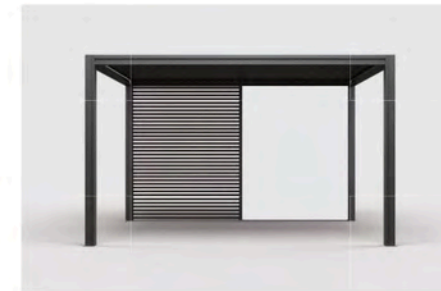

Aluminium
Privacy Slat Wall