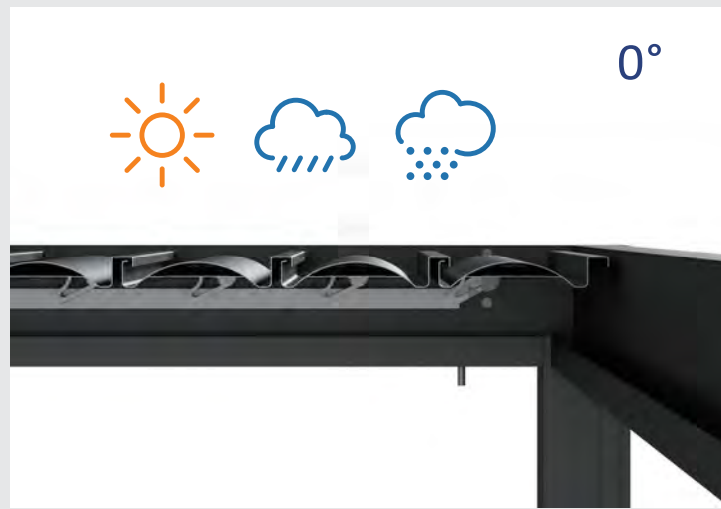

Free standing

Louvers are designed such they will interlock to keep out the water, hot sun and snow. Deep channels in each louvers carry water away to the in-built surrounding gutter.

Tilt the louvers like that, the sun is blocked and the fresh air can flush through the opening gaps.