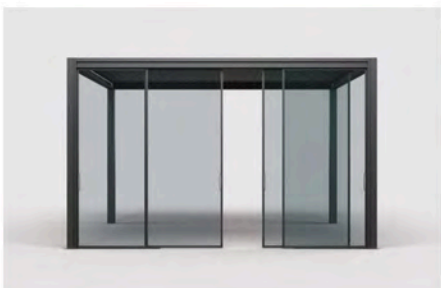

Sliding Glass Doors

LUNA 3 SKYLINE

Motorized Pergola

- A Blade
- B Post
- C Beam&Gutter
- D Led Light Strip
- E Motor

COLOR OPTION Support custom colors !

MAIN PROFILES

Material	Aluminum 6063-T5
Standard Size	
Standard Height	2.5/2.8/3.0m
LED Lights Color	3800K warm light / 4000K white light
Motor Waterproof	IP67

DESIGN OPTION

Free standing Wall-mounted Aluminum sealing plate Overhanging

Splicing version

Aluminium
Motorized Side Screen

Aluminium
Privacy Slat Wall

Aluminium
Louver Shutters

Outdoor Furniture

WPC Decking