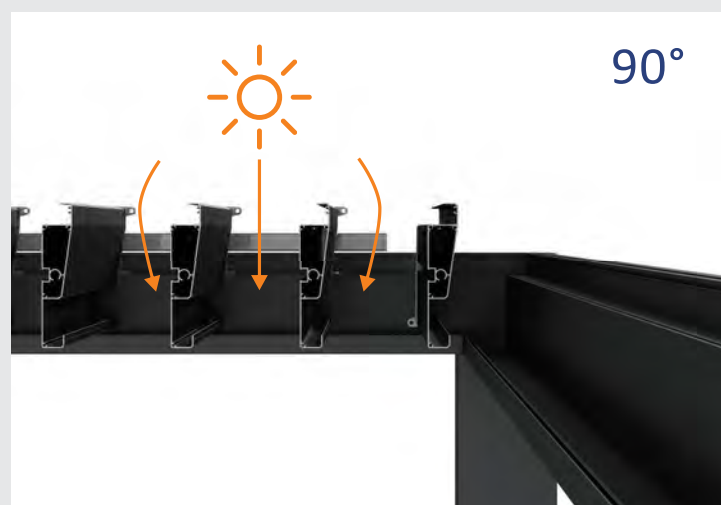

STANDARD SIZE

- 10' x 10'
- 10'x 13'
- 12' x 13'
- 12' x 14'

DESIGN OPTION

- Free standing
- Wall-mounted

HIDDEN GUTTER SYSTEM

Water is channeled through an internal gutter system and drains seamlessly through the posts.

Louvers are designed such they will interlock to keep out the water, hot sun and snow. Deep channels in each louvers carry water away to the in-built surrounding gutter.

Tilt the louvers like that, the sun is blocked and the fresh air can flush through the opening gaps.