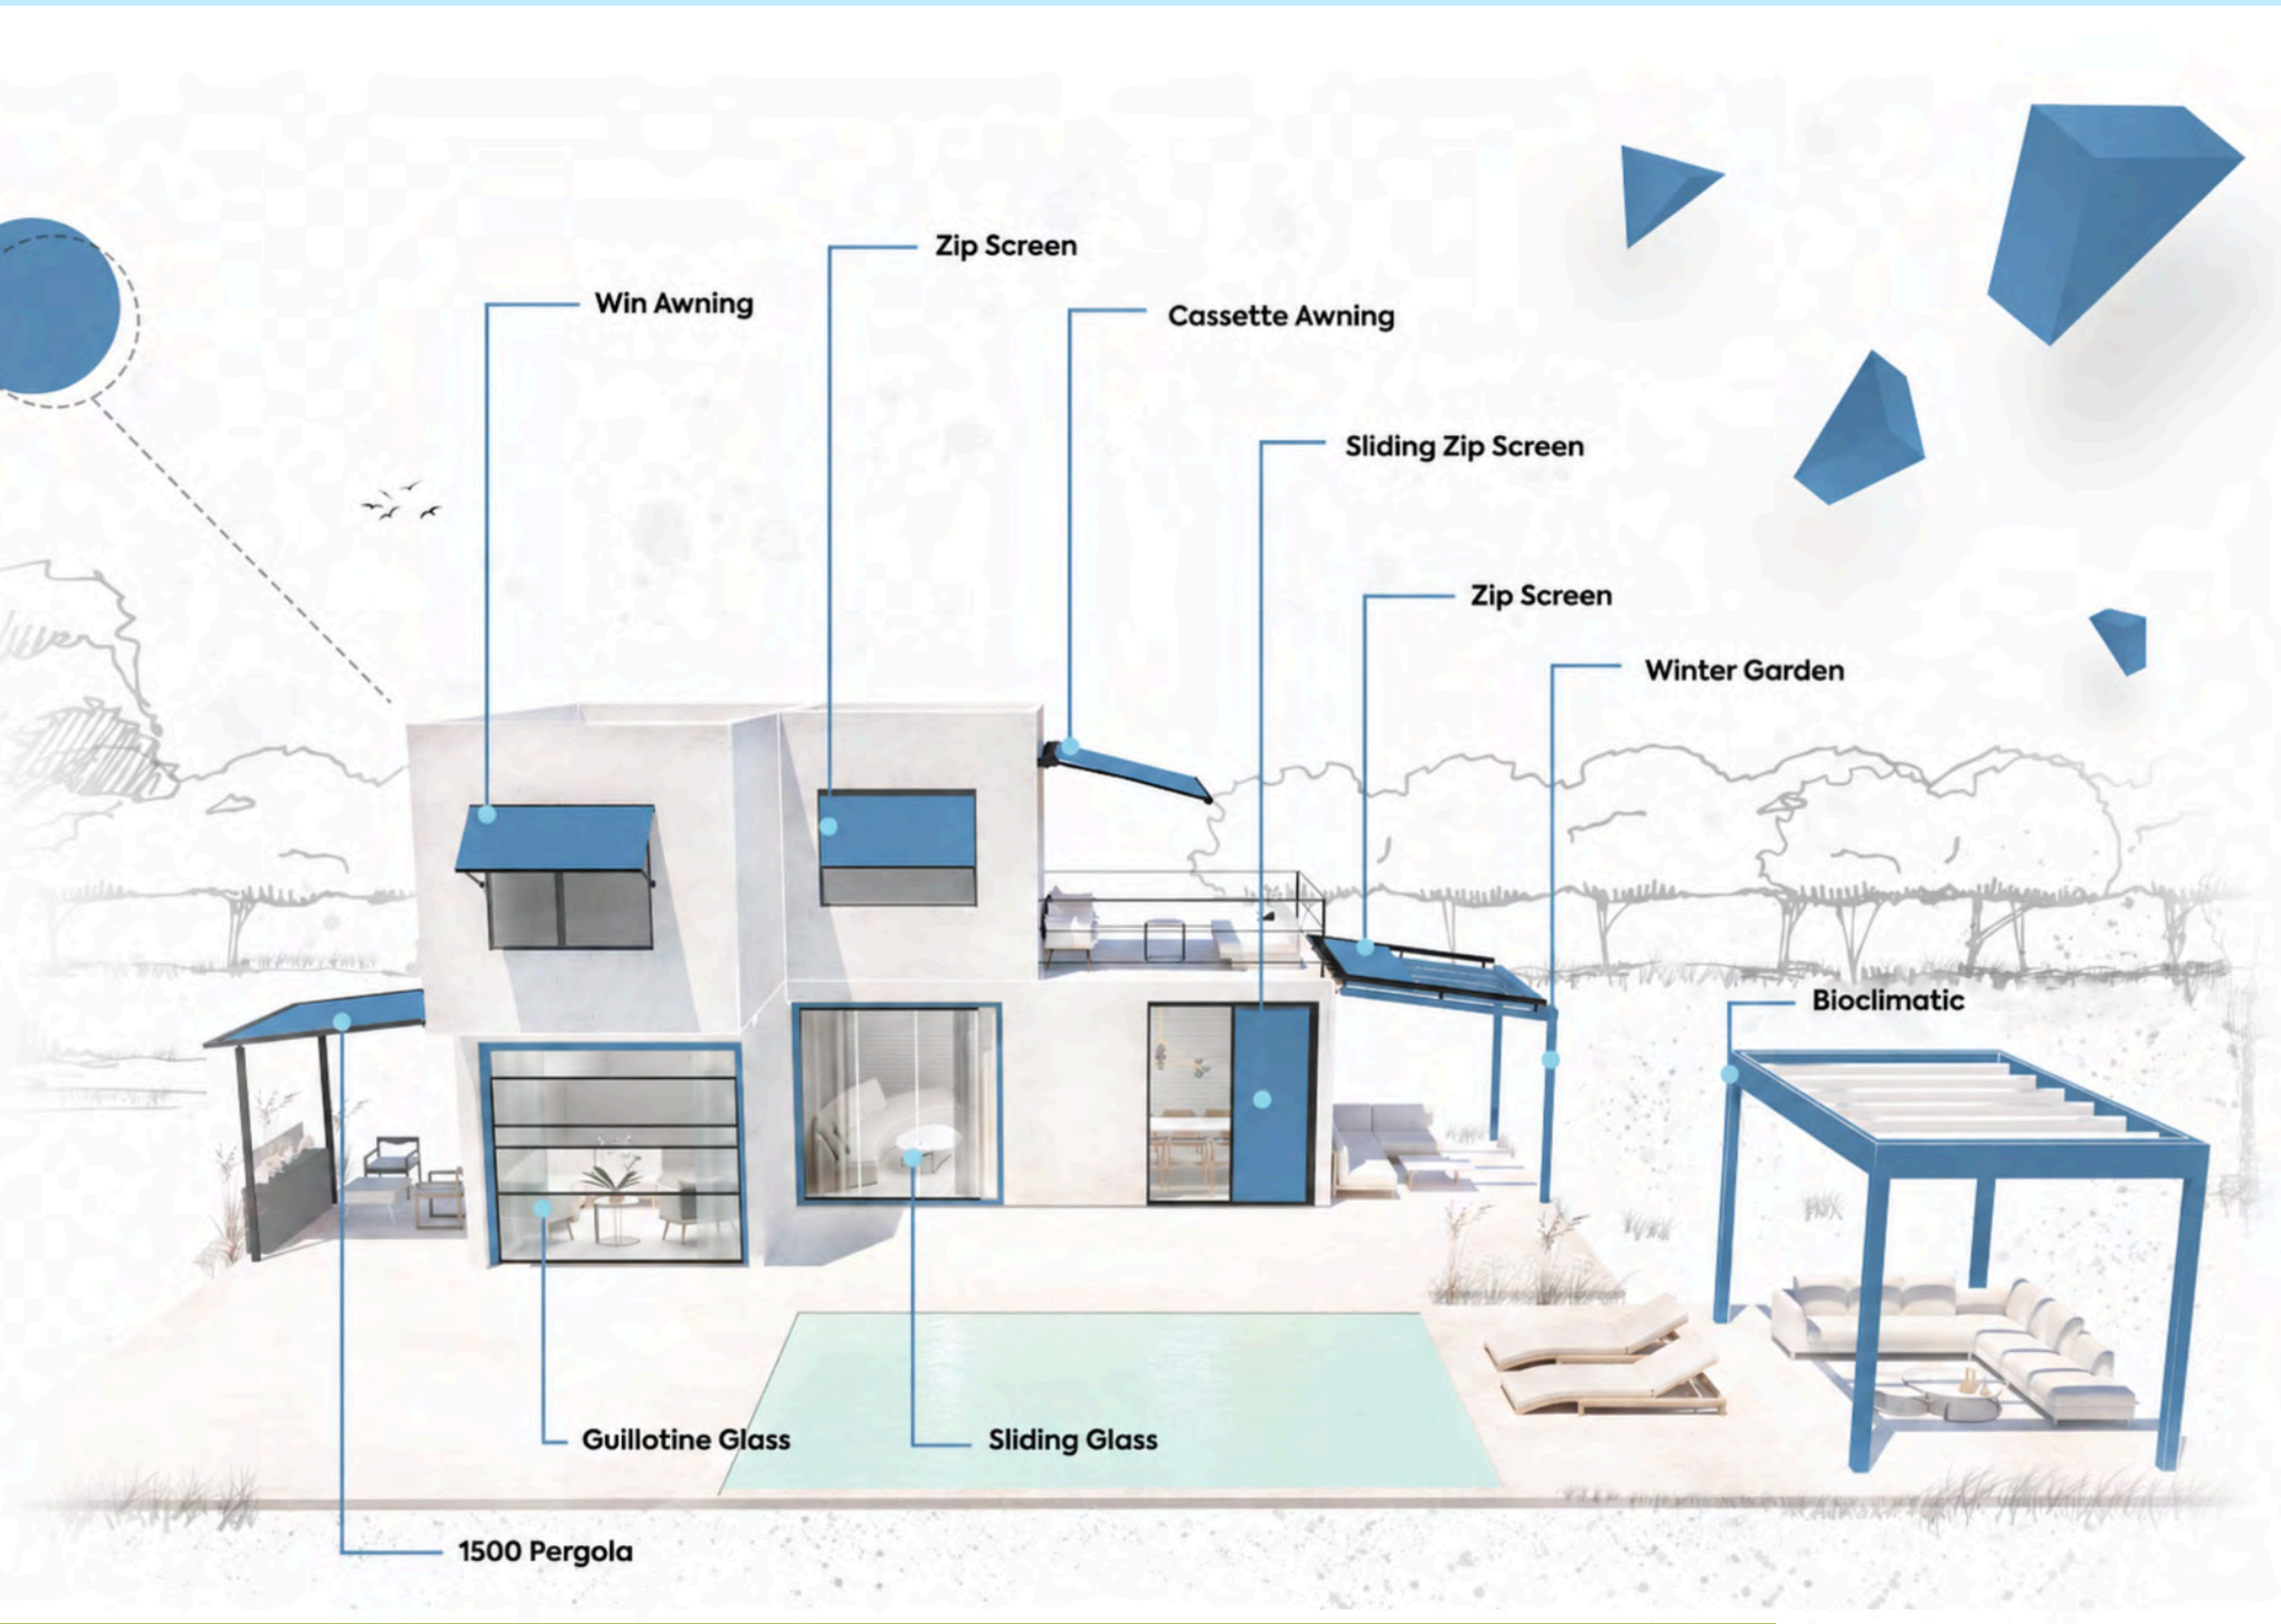

LUNA

BIOCLIMATIC PERGOLA

Win Awning

Zip Screen

Cassette Awning

Sliding Zip Screen

Zip Screen

Winter Garden

WATERPROOF&WIND PROOF

Special post design to run the water and wire separately. Stands for 170MPH Wind

APP CONTROL

Once the smart all-in-one app is download, you can adjust the louvers to create the perfect amount of shade or weather protection by iPhone or android device.

Free standing

Louvers are designed such they will interlock to keep out the water, hot sun and snow. Deep channels in each louvers carry water away to the in-built surrounding gutter.

Tilt the louvers like that, the sun is blocked and the fresh air can flush through the opening gaps.

Louvers are designed such they will interlock to keep out the water, hot sun and snow. Deep channels in each louvers carry water away to the in-built surrounding gutter.

Tilt the louvers like that, the sun is blocked and the fresh air can flush through the opening gaps.