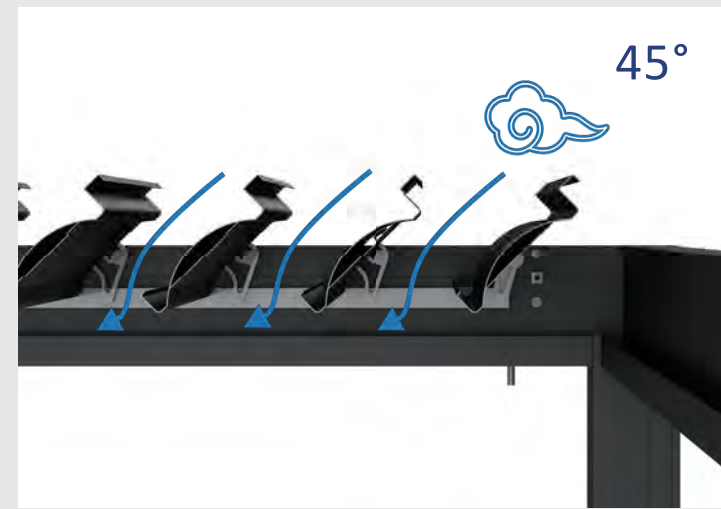

Free standing

Louvers are designed such they will interlock to keep out the water, hot sun and snow. Deep channels in each louvers carry water away to the in-built surrounding gutter.

Tilt the louvers like that, the sun is blocked and the fresh air can flush through the opening gaps.