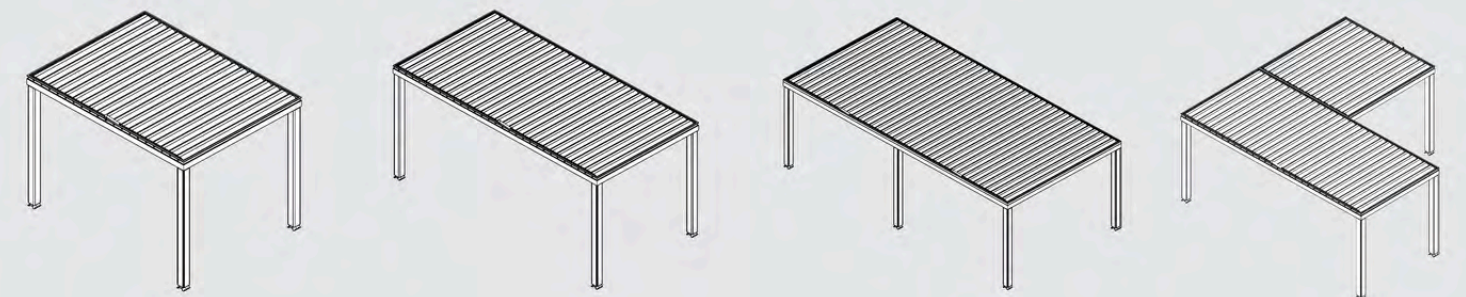

LUNA

BIOCLIMATIC PERGOLA

OPTIONAL ITEMS

Aluminium
Motorized Side Screen

Aluminium
Privacy Slat Wall

Aluminium
Louver Shutters

Outdoor Furniture

WPC Decking

Sliding Glass Doors

LUNA 3 SKYLINE

Motorized Pergola

- A Blade
- B Post
- C Beam&Gutter
- D Led Light Strip
- E Motor

COLOR OPTION Support custom colors !

MAIN PROFILES

Material	Aluminum 6063-T5
Standard Size	
Standard Height	2.5/2.8/3.0m
LED Lights Color	3800K warm light / 4000K white light
Motor Waterproof	IP67

DESIGN OPTION

Free standing Wall-mounted Aluminum sealing plate Overhanging

Splicing version

Aluminium
Motorized Side Screen

Aluminium
Privacy Slat Wall

Aluminium
Louver Shutters

Outdoor Furniture

WPC Decking