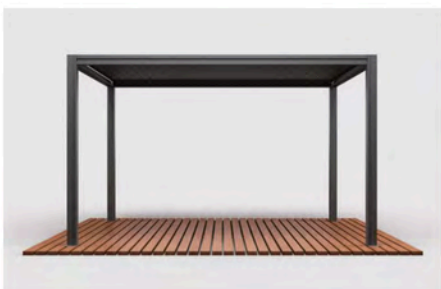

Sliding Glass Doors

LUNA 3 SKYLINE

Motorized Pergola

- A Blade
- B Post
- C Beam&Gutter
- D Led Light Strip
- E Motor

COLOR OPTION Support custom colors !

MAIN PROFILES

Material	Aluminum 6063-T5
Standard Size	
Standard Height	2.5/2.8/3.0m
LED Lights Color	3800K warm light / 4000K white light
Motor Waterproof	IP67

DESIGN OPTION

Free standing Wall-mounted Aluminum sealing plate Overhanging

Splicing version

Aluminium
Motorized Side Screen

Aluminium
Privacy Slat Wall

Aluminium
Louver Shutters

Outdoor Furniture

WPC Decking