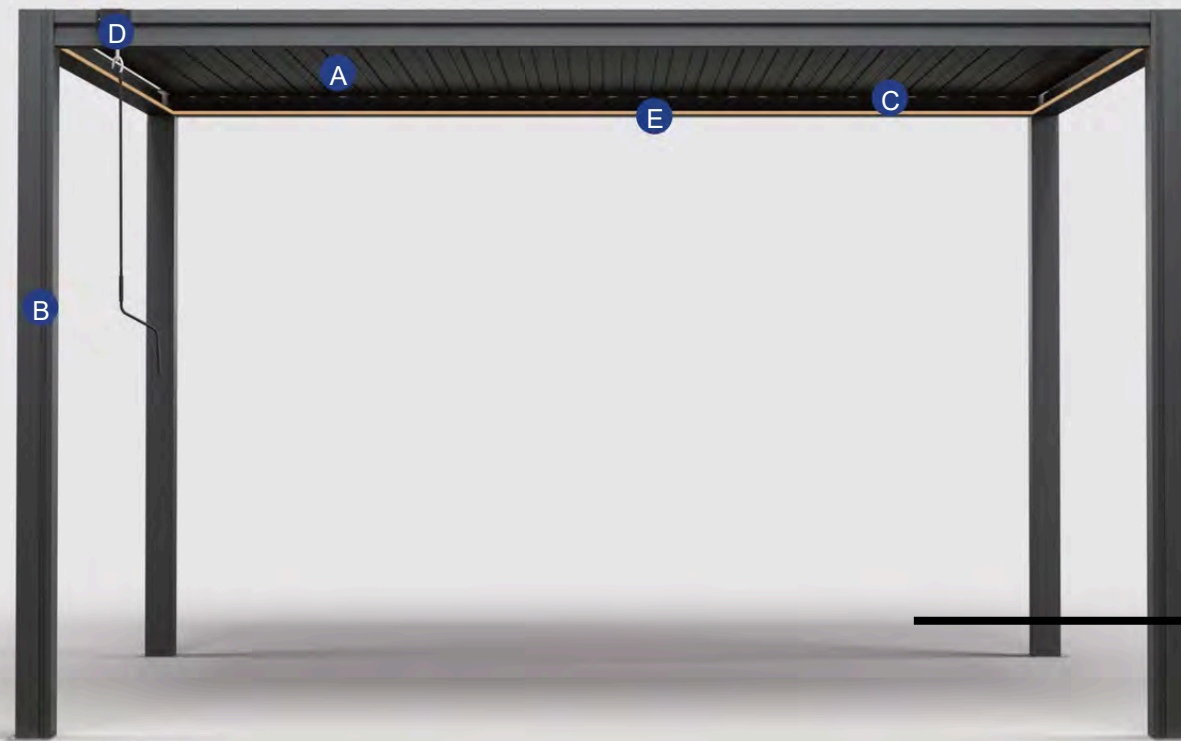

WATERPROOF&WIND PROOF

Special post design to run the water and wire separately. Stands for 170MPH Wind

APP CONTROL

Once the smart all-in-one app is download, you can adjust the louvers to create the perfect amount of shade or weather protection by iPhone or android device.

Outdoor Pergola

LUNA 1

Manual Pergola

- A Blade
- B Post
- C Beam&Gutter
- D Hand rocker
- E Led Light Strip

COLOR OPTION Custom colors are not supported !

RAL 9016 White

RAL 7011 Grey

MAIN PROFILES

Material	Aluminum 6063-T5
Standard Size	10'x10', 10'x13'm <small>(Standard sizes only)</small>
Standard Height	8'
LED Lights Color	3800K warm light / 4000K white light

STANDARD SIZE

10' x 10'

10' x 13'

DESIGN OPTION

Free standing

Louvers are designed such they will interlock to keep out the water, hot sun and snow. Deep channels in each louvers carry water away to the in-built surrounding gutter.

Tilt the louvers like that, the sun is blocked and the fresh air can flush through the opening gaps.