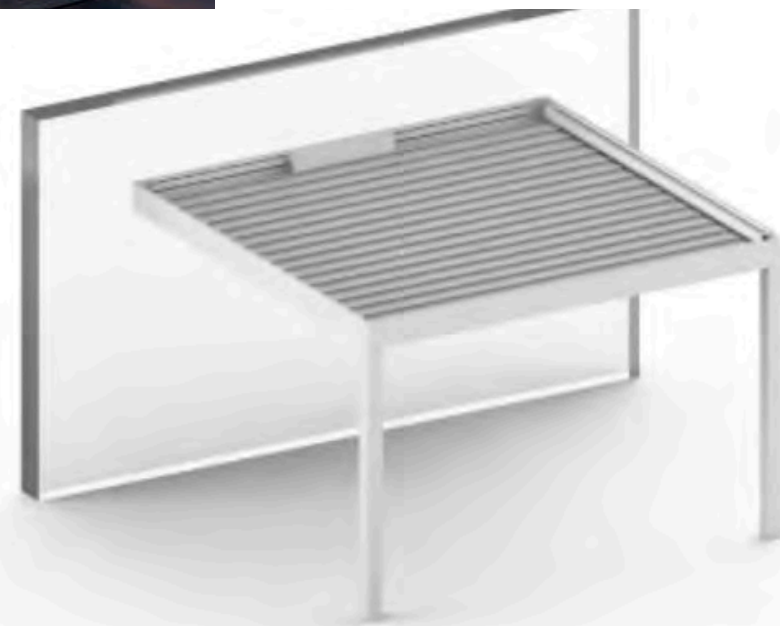

LUNA

BIOCLIMATIC PERGOLA

Win Awning

Zip Screen

Cassette Awning

Sliding Zip Screen

Zip Screen

Winter Garden

Bioclimatic

Guillotine Glass

Sliding Glass

1500 Pergola

OUR FACTORY

WHAT ARE THE ADVANTAGES?

QUALITY MATERIALS

It is made of 6063-T5 with higher hardness. Each pergola comes with built-in rubber seals inside the louver blades that shield against rain water and the wind.

WATERPROOF&WIND PROOF

Special post design to run the water and wire separately. Stands for 170MPH Wind

APP CONTROL

Once the smart all-in-one app is download, you can adjust the louvers to create the perfect amount of shade or weather protection by iPhone or android device.

Free standing

Louvers are designed such they will interlock to keep out the water, hot sun and snow. Deep channels in each louvers carry water away to the in-built surrounding gutter.

Tilt the louvers like that, the sun is blocked and the fresh air can flush through the opening gaps.