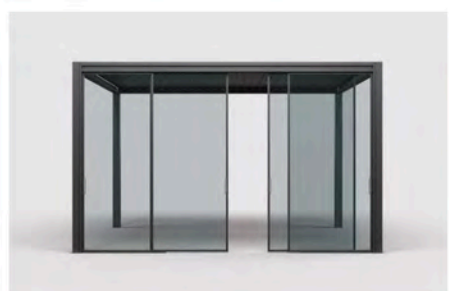

LUNA

BIOCLIMATIC PERGOLA

OPTIONAL ITEMS

Aluminium
Motorized Side Screen

Aluminium
Privacy Slat Wall

Aluminium
Louver Shutters

Outdoor Furniture

WPC Decking

Sliding Glass Doors

LUNA 3 SKYLINE

Motorized Pergola

- A Blade
- B Post
- C Beam&Gutter
- D Led Light Strip
- E Motor

COLOR OPTION Support custom colors !

MAIN PROFILES

Material	Aluminum 6063-T5
Standard Size	
Standard Height	2.5/2.8/3.0m
LED Lights Color	3800K warm light / 4000K white light
Motor Waterproof	IP67

DESIGN OPTION

Free standing Wall-mounted Aluminum sealing plate Overhanging

Splicing version

Aluminium
Motorized Side Screen

Aluminium
Privacy Slat Wall

Aluminium
Louver Shutters

Outdoor Furniture

WPC Decking