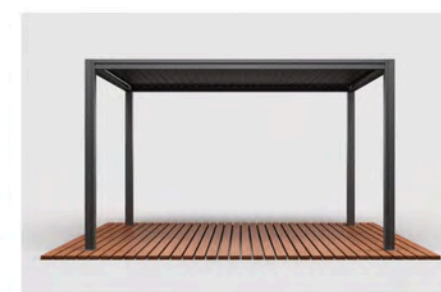

WPC Decking