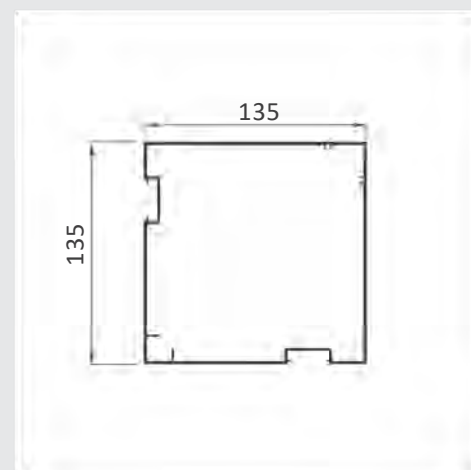

135 Column (Custom size 150mm)