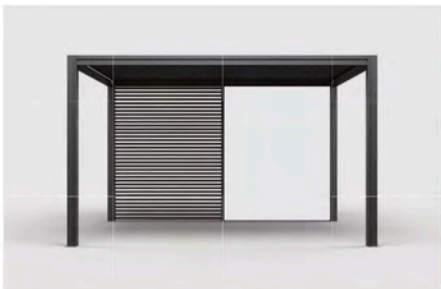

Sliding Glass Doors

LUNA 3 SKYLINE

Motorized Pergola

- A Blade
- B Post
- C Beam&Gutter
- D Led Light Strip
- E Motor

COLOR OPTION Support custom colors !

MAIN PROFILES

Material	Aluminum 6063-T5
Standard Size	
Standard Height	2.5/2.8/3.0m
LED Lights Color	3800K warm light / 4000K white light
Motor Waterproof	IP67

DESIGN OPTION

Free standing Wall-mounted Aluminum sealing plate Overhanging

Splicing version

Aluminium
Motorized Side Screen

Aluminium
Privacy Slat Wall

Aluminium
Louver Shutters

Outdoor Furniture

WPC Decking