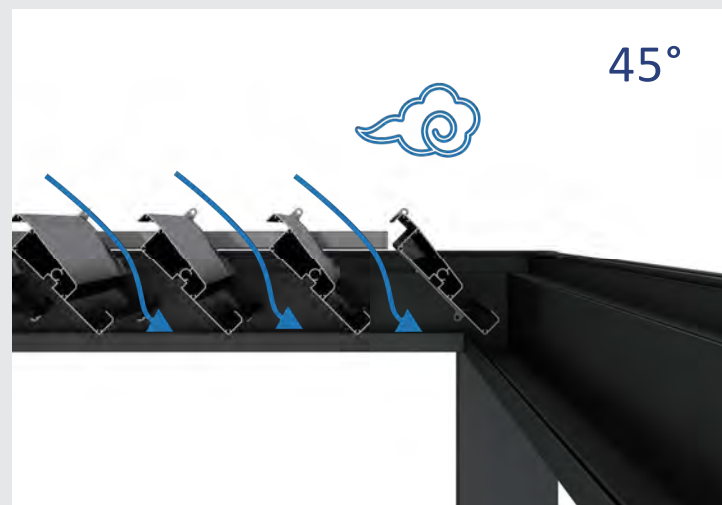

Water is channeled through an internal gutter system and drains seamlessly through the posts.

Aluminium
Motorized Side Screen

Aluminium
Privacy Slat Wall

Aluminium
Louver Shutters

Outdoor Furniture

WPC Decking

STANDARD SIZE

- 10' x 10'
- 10'x 13'
- 12' x 13'
- 12' x 14'

DESIGN OPTION

- Free standing
- Wall-mounted

HIDDEN GUTTER SYSTEM

Water is channeled through an internal gutter system and drains seamlessly through the posts.

Louvers are designed such they will interlock to keep out the water, hot sun and snow. Deep channels in each louvers carry water away to the in-built surrounding gutter.

Tilt the louvers like that, the sun is blocked and the fresh air can flush through the opening gaps.

In winter or cooler weather enjoy the natural warmth of sunlight by rotating the louvers to the desired angle with the fingertip touch of your remote control.

168 Blade

140 Side beam & Gutter

135 Column (Custom size 150mm)