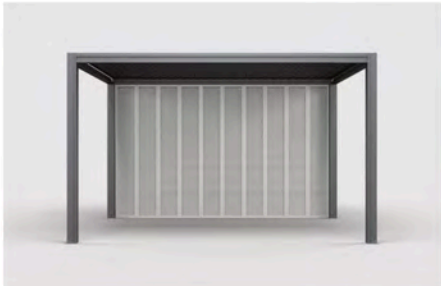

DESIGN OPTION

Free standing Wall-mounted Aluminum sealing plate Overhanging

Splicing version

Aluminium
Motorized Side Screen

Aluminium
Privacy Slat Wall

Aluminium
Louver Shutters

Outdoor Furniture

WPC Decking